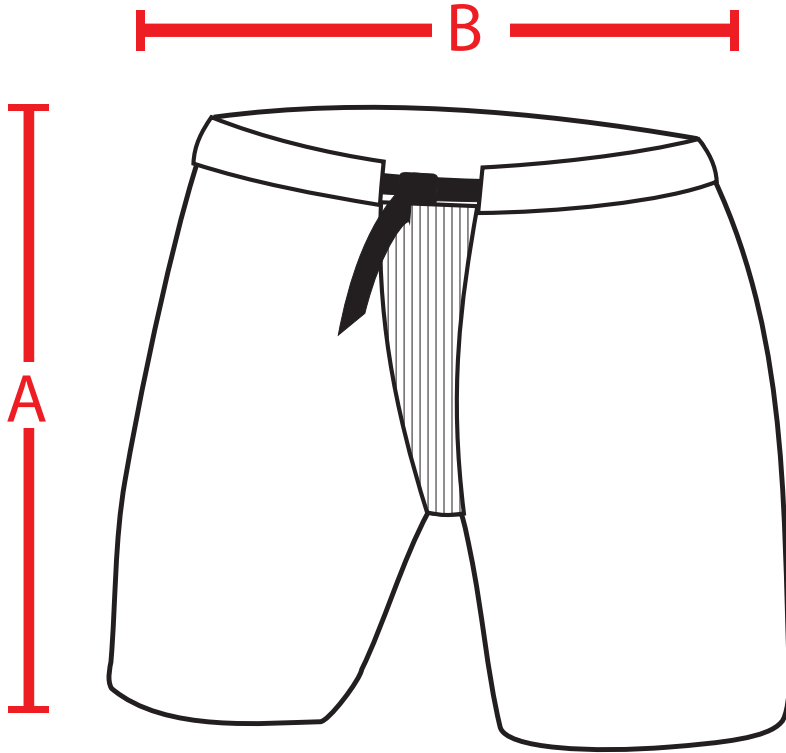

BLACK BISCUIT

Hockey Shell Sizing

Size (inches)	A (Length)	B (Waist)
XS	18.5	19.5
S	19.5	20.5
M	20.5	23.0
L	21.5	24.5
XL	22.5	26.0
Goalie	22.5	28.0

*Sizes are approximates